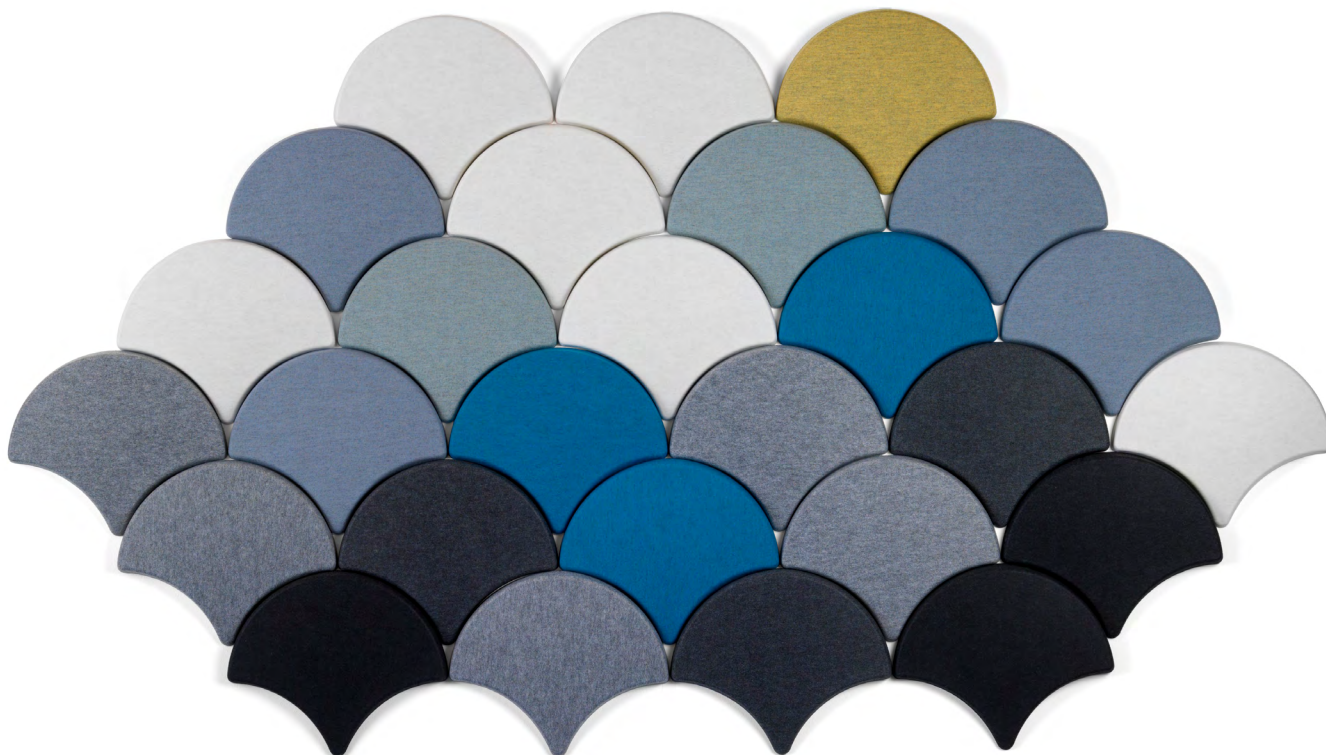

A40 0.3 kg | 0.1 m²/1-10 pcs

SOUND ABSORBENT AND WALL DECORATION. Hot-moulded polyester form felt in 50% recycled plastic (PET). Alternatively 70% polyester form felt and 30% Hemp fiber. The Product can be covered in a wool fabric. Magnetic attachment. Ginkgo is certified for its acoustic properties according to Acoustic Facts and is tested according to the European standard for fire safety.

On our website there is a Ginkgo tool that allows you to create your own wall combinations of form and colour. [Follow the link to Ginkgo Wall Planner here.](#)

	A40
Overall height	42
Overall width	50
Overall depth	6
Weight, kg	0.3
Cbm	0.1/1-10 pcs